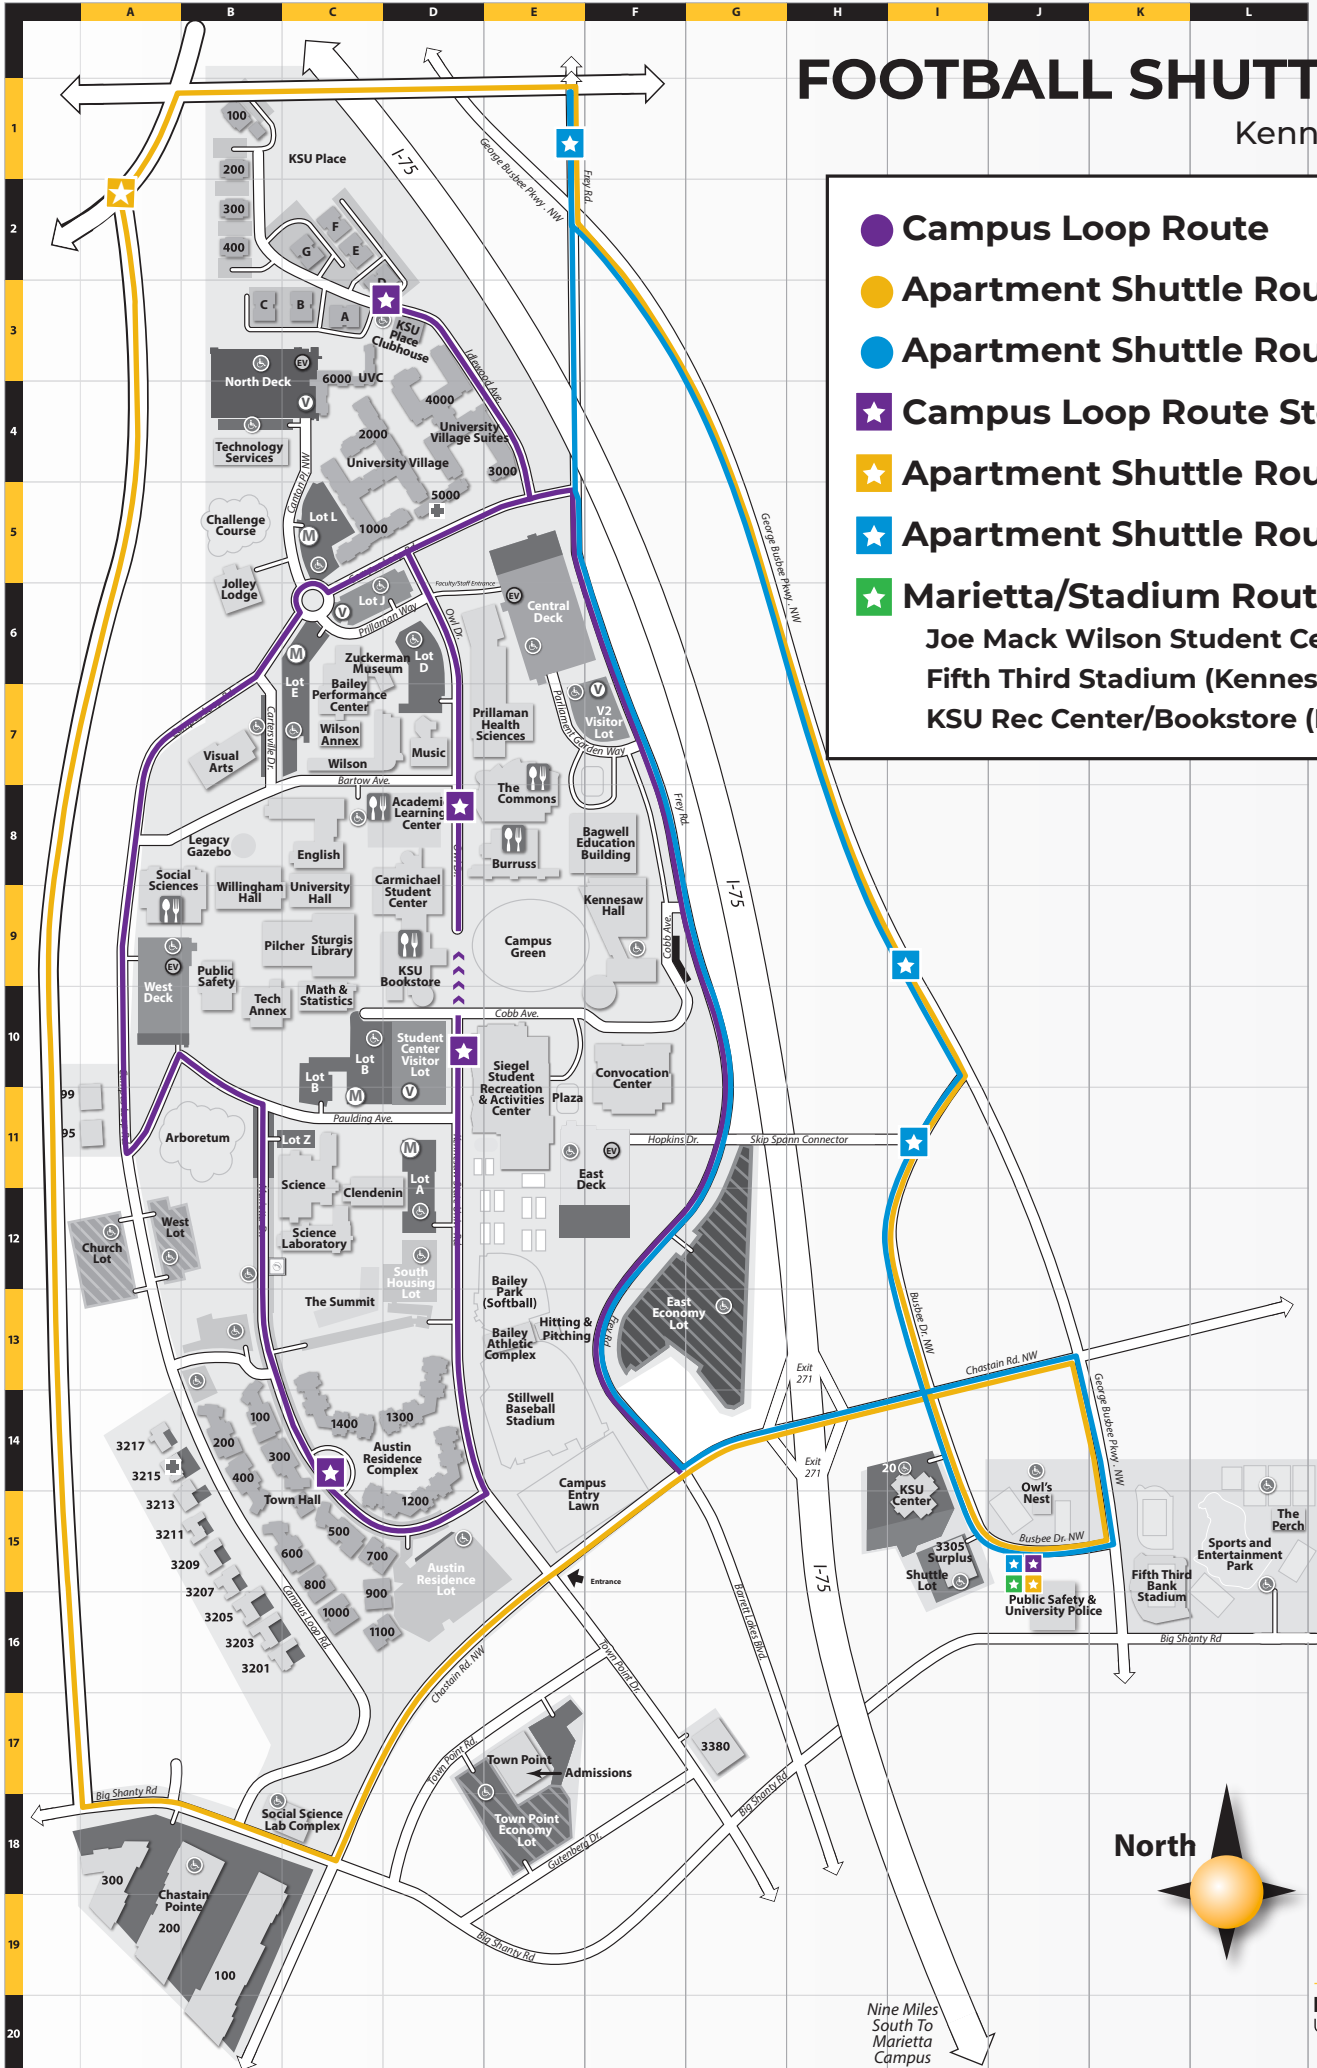

FOOTBALL SHUTTLE MAP

Kennesaw Campus

-  **Campus Loop Route**
-  **Apartment Shuttle Route 1**
-  **Apartment Shuttle Route 2**
-  **Campus Loop Route Stop**
-  **Apartment Shuttle Route 1 Stop**
-  **Apartment Shuttle Route 2 Stop**
-  **Marietta/Stadium Route stops:**
 Joe Mack Wilson Student Center (Marietta)
 Fifth Third Stadium (Kennesaw)
 KSU Rec Center/Bookstore (Kennesaw)

North

KENNESAW STATE UNIVERSITY

Nine Miles South To Marietta Campus